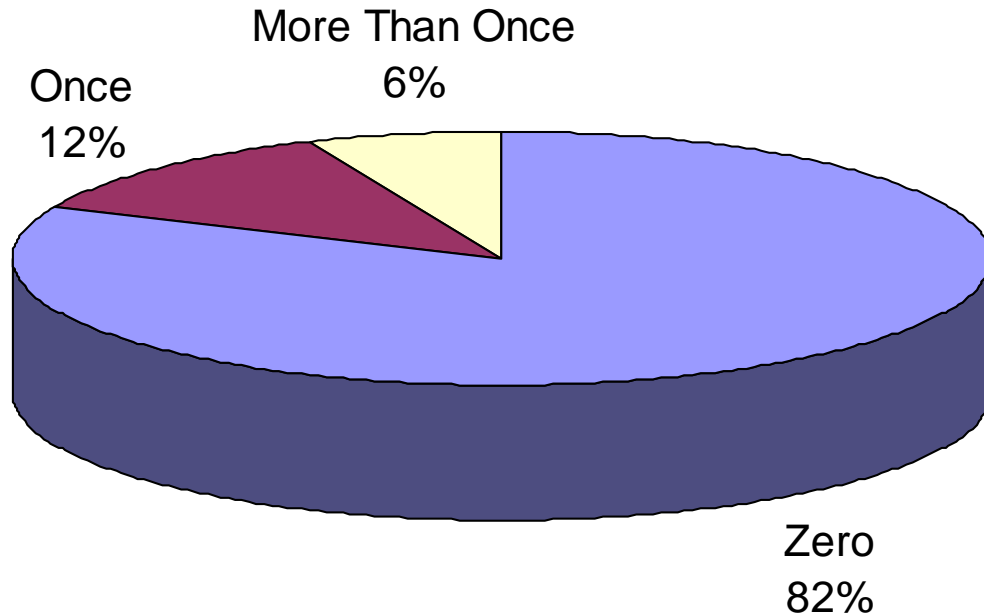

2005 TRACK Student Profile Data - Number of Times Taken 11th Grade TAKS

Number of times taken 11th grade TAKS	# Selected	% of Total
Zero	37,134	81.7%
Once	5,472	12.0%
More Than Once	2,842	6.3%