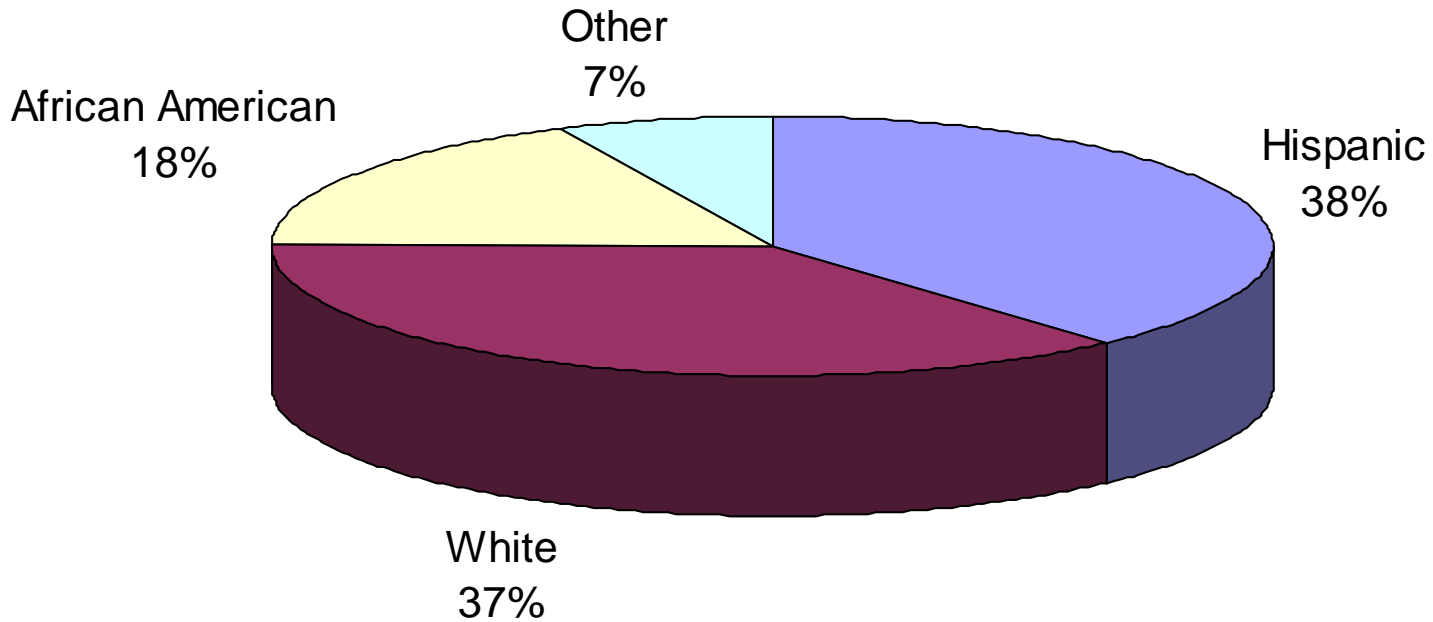

# 2005 TRACK Student Profile Data - Ethnicity

Ethnicity	# Selected	% of Total
Hispanic	17,430	38.3%
White	16,776	36.9%
African American	8,062	17.7%
Other	3,194	7.0%